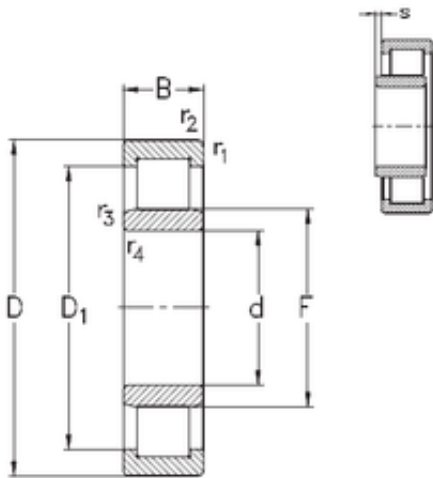

# NTN Bearing Manufacturing

140 mm x 250 mm x 68 mm NKE NU2228-E-M6 cylindrical roller bearings

Bearing No. NU2228-E-M6

Size	140x250x68 mm
Bore Diameter	140 mm
Outer Diameter	250 mm
Width	68 mm
d	140 mm
F	169 mm
D	250 mm
B	68 mm
C	68 mm
r1 min.	3 mm
r2 min.	3 mm
r3 min.	3 mm
r4 min.	3 mm
S	7 mm
Weight	15,5 Kg
Basic dynamic load rating (C)	638 kN
Basic static load rating (C0)	838 kN

NU2228-E-M6 Bearing 2D drawings and 3D CAD models