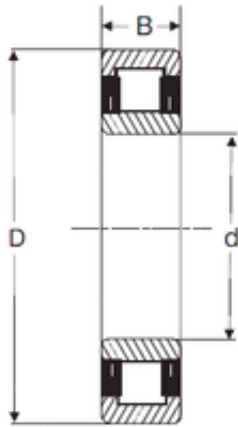

## NTN Bearing Manufacturing

110 mm x 200 mm x 38 mm SIGMA NU 222  
cylindrical roller bearings

Bearing No. NU 222

Dimensione	110x200x38 mm
Marchio	SIGMA
Diametro del foro	110 mm
Diametro esterno	200 mm
Larghezza	38 mm
d	110 mm
D	200 mm
B	38 mm
C	38 mm

NU 222 Bearing 2D drawings and 3D CAD models