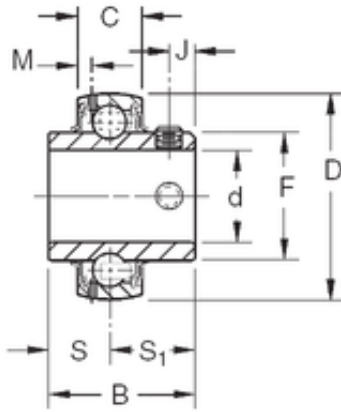

NTN Bearing Manufacturing

14,2875 mm x 40 mm x 27,38 mm Timken
GY1009KRRB deep groove ball bearings

Bearing No. GY1009KRRB

Size	14.2875x40x27.38 mm
Bore Diameter	14,2875 mm
Outer Diameter	40 mm
Width	27,38 mm
d	14,2875 mm
D	40 mm
B	27,38 mm
C	12 mm
S1	15,88 mm
F	22,86 mm
J	4,55 mm
M	2,72 mm
S	11,5 mm
Thread (G)	M5X0,8
Basic dynamic load rating (C)	10,6 kN

GY1009KRRB Bearing 2D drawings and 3D CAD models