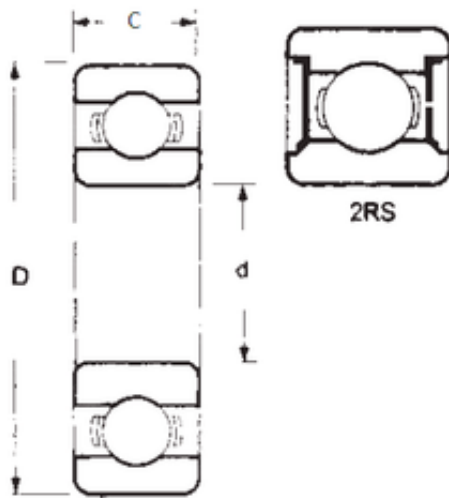

## NTN Bearing Manufacturing

12 mm x 21 mm x 5 mm FBJ 6801-2RS deep groove ball bearings

Bearing No. 6801-2RS

Size	12x21x5 mm
Bore Diameter	12 mm
Outer Diameter	21 mm
Width	5 mm
d	12 mm
D	21 mm
B	5 mm
C	5 mm
Weight	0,0063 Kg
Basic dynamic load rating (C)	1,43 kN
Basic static load rating (C0)	0,67 kN

6801-2RS Bearing 2D drawings and 3D CAD models